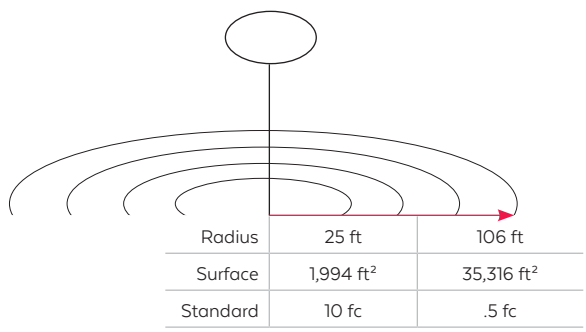

# sirocco REDTECH 1300 | 920 W / 132,000 lm

## lighting data

Open core area lighting requirement (.5 fc U.S.)	35,316 ft <sup>2</sup>
Very low risk area lighting requirement for safety and security (10fc U.S.)	1,994 ft <sup>2</sup>
Light under the balloon (13 ft high)	704 lx - 65 fc
Maximum lumen	132,000 lm
Color temperature: daylight	5,000 K

## technical data

Light engine	Airstar LED Matrix: 24 x 5,500 lm
Average LED life*	50,000 h
Efficiency	143 lm/W
Maximum power	920 W
Available voltage	100-240 VAC / 50-60 Hz
Power supply	main power or 2.0 kVA generator
Light control	Bluetooth   Airstar Light App
Mesh network range	109 yd / 327 ft
Envelope options	multiple envelope colors, without reflector or with reverse reflector

## dimensions and packaging

Envelope size	ø 54 in / h 30 in
P600TA stand height	from 7 to 21 ft
Net weight of the balloon	20 lbs
Transport bag dimensions	L 42 x w 11 x h 11 in

Contents\*: full set lighting balloon (without stand), 1 transport bag, 1 user manual, 1 repair patch kit