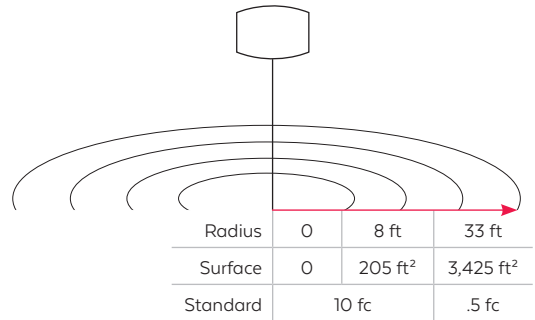

# sirocco 120 W LED / 12,300 lm / 48 V

## lighting data

Open core area lighting requirement (.5 fc U.S.)	3,425 ft <sup>2</sup>
Very low risk area lighting requirement for safety and security (10 fc U.S.)	205 ft <sup>2</sup>
Light under the balloon (7.6 ft high)	24 fc
Maximum lumen	12,300 lm
Color temperature: neutral	4,750 K

## technical data

Light source	12 x 10 W LED			
Average LED life*	40,000 h			
Efficiency	100 lm/W			
LED configuration	10 W LED COB			
Maximum power	125 W			
Available voltage	48 V DC			
Dimmable	100 %	66 %	33 %	flash mode
Battery lifetime	4 h	6 h	12 h	24 h
Restrike time	instant			
Power supply	battery - lithium 48 V			
Envelope options	multiple envelope colors, without reflector or with reverse reflector			
Accessories	120 V power adapter			